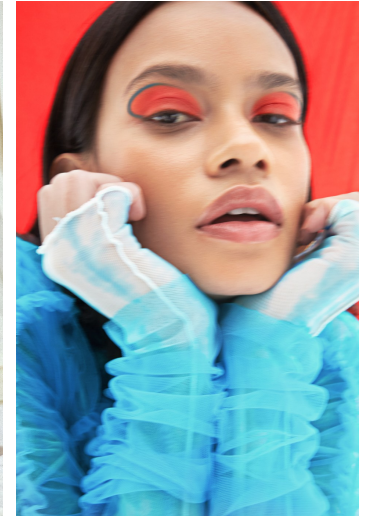

PORTFOLIO

PHOTO/GENIES

DIGITALS

THAIS MARTINS

HEIGHT 5'10 | 177 CM BUST 31 | 80 CM CUP B WAIST 25 | 63 CM HIP 37 | 95 CM SHOE SIZE 8 | 6 | 39 HAIR DARK BROWN EYES DARK-BROWN

PORTFOLIO

PHOTO/GENICS

DIGITALS

THAIS MARTINS

HEIGHT 5'10 | 177 CM BUST 31 | 80 CM CUP B WAIST 25 | 63 CM HIP 37 | 95 CM SHOE SIZE 8 | 6 | 39 HAIR DARK BROWN EYES DARK-BROWN