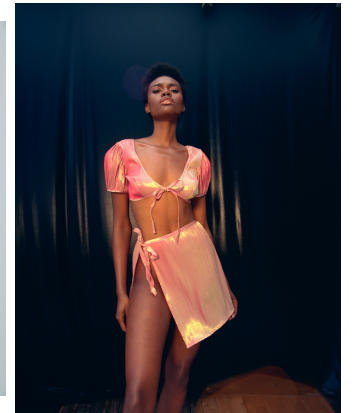

PORTFOLIO

PHOTO/GENIICS

DIGITALS

KNIGHT

HEIGHT 6'0 | 183 CM BUST 31 | 79 CM WAIST 25 | 64 CM HIP 36 | 91 CM SHOE SIZE 10 | 8 | 41.5 DRESS 2-4 HAIR BROWN EYES BROWN