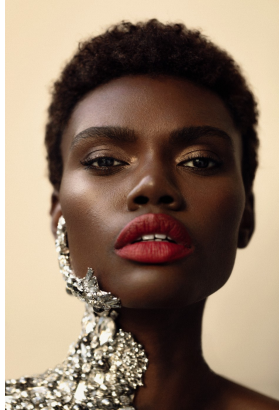

PORTFOLIO

PHOTO/GENIICS

DIGITALS

KNIGHT

HEIGHT 6'0 | 183 CM BUST 31 | 79 CM WAIST 25 | 64 CM HIP 36 | 91 CM SHOE SIZE 10 | 8 | 41.5 DRESS 2-4 HAIR BROWN EYES BROWN