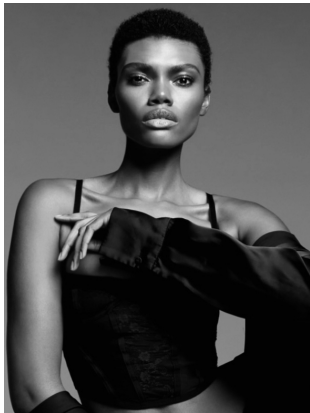

PORTFOLIO

PHOTO/GENIICS

DIGITALS

KNIGHT

HEIGHT 6'0 | 183 CM BUST 31 | 79 CM WAIST 25 | 64 CM HIP 36 | 91 CM SHOE SIZE 10 | 8 | 41.5 DRESS 2-4 HAIR BROWN EYES BROWN