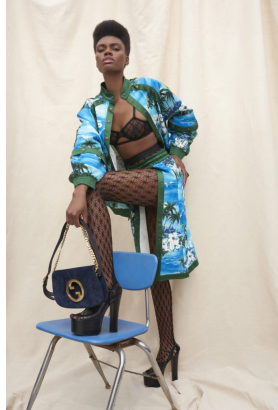

PORTFOLIO

PHOTO/GENIICS

DIGITALS

KNIGHT

HEIGHT 6'0 | 183 CM BUST 31 | 79 CM WAIST 25 | 64 CM HIP 36 | 91 CM SHOE SIZE 10 | 8 | 41.5 DRESS 2-4 HAIR BROWN EYES BROWN