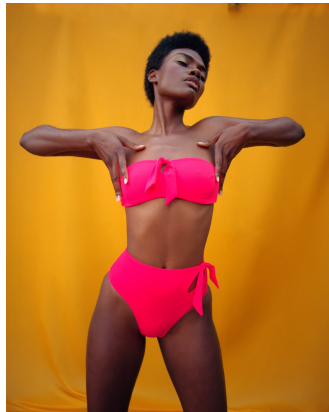

PORTFOLIO

PHOTO/GENIICS

DIGITALS

KNIGHT

HEIGHT 6'0 | 183 CM BUST 31 | 79 CM WAIST 25 | 64 CM HIP 36 | 91 CM SHOE SIZE 10 | 8 | 41.5 DRESS 2-4 HAIR BROWN EYES BROWN