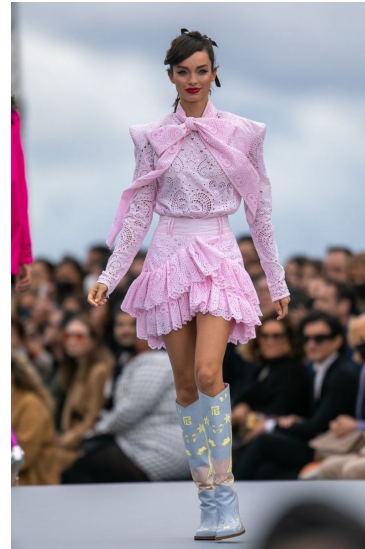

LUMA GROTHE

HEIGHT 5'9 | 175 CM BUST 32 | 81 CM WAIST 23 | 58 CM HIP 34 | 86 CM SHOE SIZE 7 | 5 | 37.5 DRESS 0-2 HAIR BROWN EYES BLUE-GREEN

**LUMA GROTHE**

HEIGHT 5'9 | 175 CM BUST 32 | 81 CM WAIST 23 | 58 CM HIP 34 | 86 CM SHOE SIZE 7 | 5 | 37.5 DRESS 0-2 HAIR BROWN EYES BLUE-GREEN