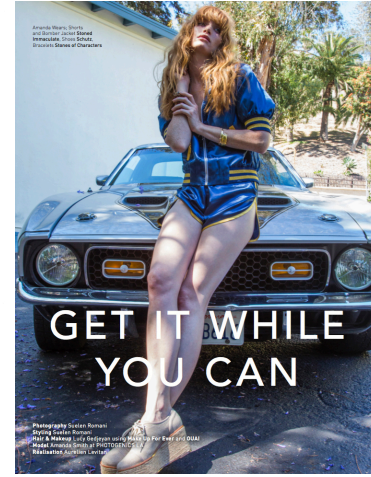

AMANDA SMITH

HEIGHT 5'8 | 173 CM BUST 33 | 84 CM WAIST 25.5 | 65 CM HIP 36 | 91 CM SHOE SIZE 7 | 5 | 37.5 DRESS 0-2 HAIR RED EYES GREEN

PORTFOLIO

PHOTO/GENICS

DIGITALS

AMANDA SMITH

HEIGHT 5'8 | 173 CM BUST 33 | 84 CM WAIST 25.5 | 65 CM HIP 36 | 91 CM SHOE SIZE 7 | 5 | 37.5 DRESS 0-2 HAIR RED EYES GREEN