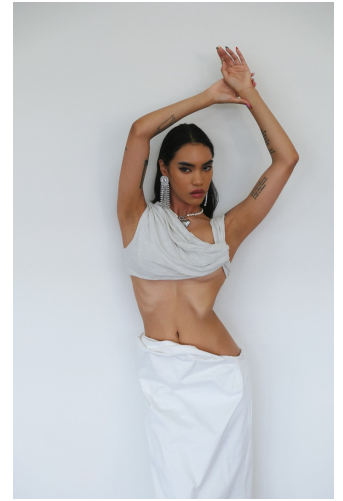

PORTFOLIO

PHOTO/GENICS

DIGITALS

ELLE SANCHEZ

HEIGHT 5'7 | 170 CM BUST 33 | 84 CM WAIST 26 | 65 CM HIP 34 | 86 CM SHOE SIZE 7.5 | 5.5 | 38 DRESS 0-2 HAIR BROWN EYES BROWN