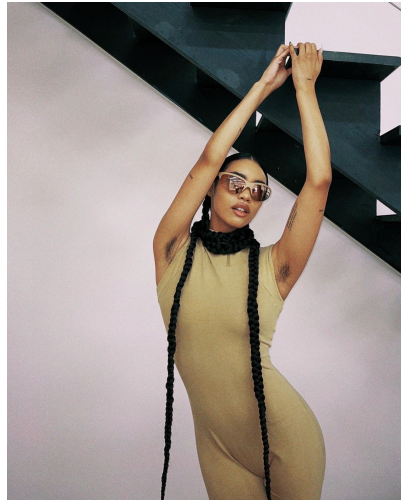

PORTFOLIO

PHOTO/GENICS

DIGITALS

ELLE SANCHEZ

HEIGHT 5'7 | 170 CM BUST 33 | 84 CM WAIST 26 | 65 CM HIP 34 | 86 CM SHOE SIZE 7.5 | 5.5 | 38 DRESS 0-2 HAIR BROWN EYES BROWN