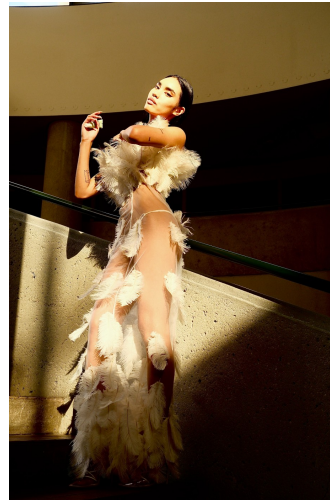

PORTFOLIO

PHOTO/GENICS

DIGITALS

ELLE SANCHEZ

HEIGHT 5'7 | 170 CM BUST 33 | 84 CM WAIST 26 | 65 CM HIP 34 | 86 CM SHOE SIZE 7.5 | 5.5 | 38 DRESS 0-2 HAIR BROWN EYES BROWN