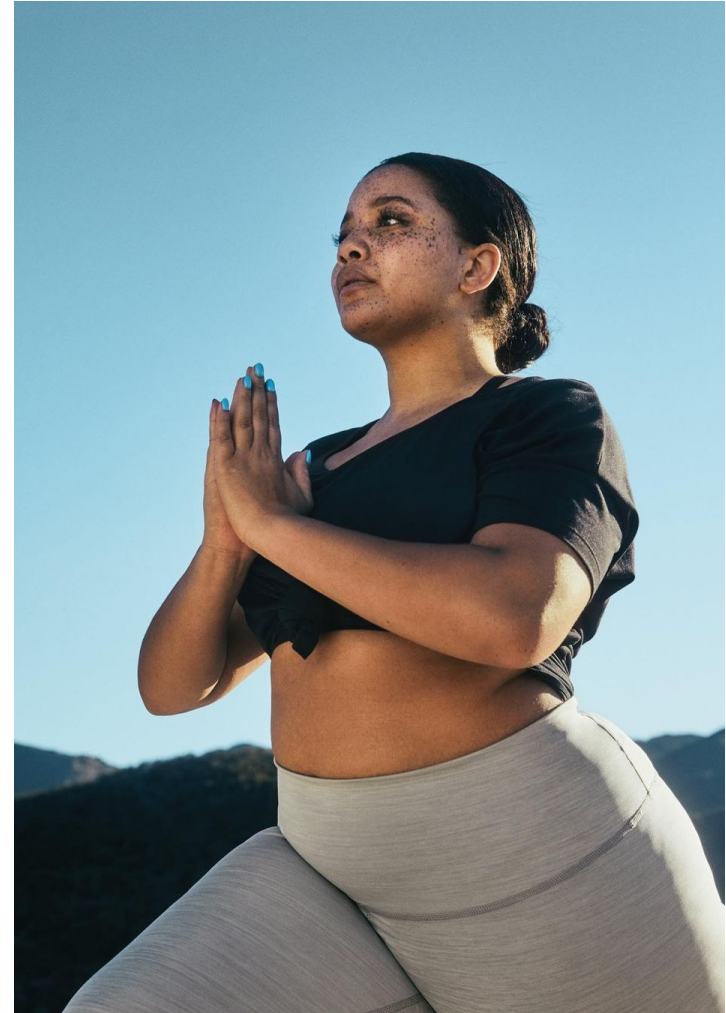

MELODY MIKEL

HEIGHT 5'6 | 168 CM BUST 43 | 109 CM CUP D WAIST 35 | 89 CM HIP 53 | 135 CM SHOE SIZE 8 | 6 | 39 DRESS 16-18 HAIR DARK BLONDE
EYES BROWN