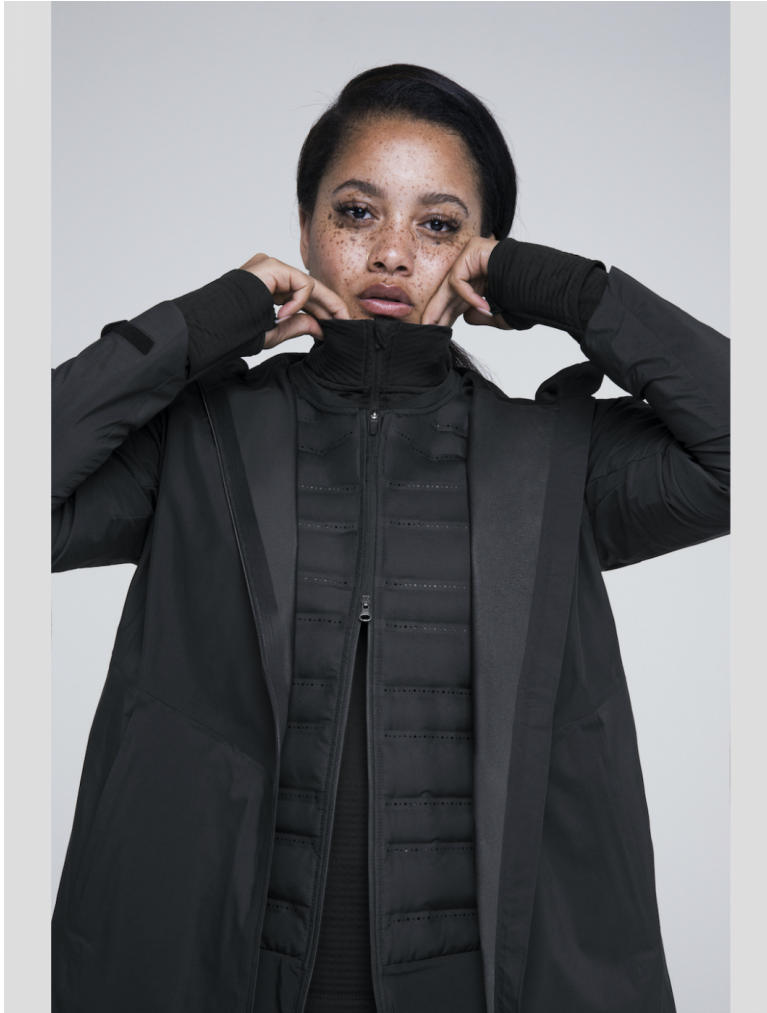

MELODY MIKEL

HEIGHT 5'6 | 168 CM BUST 43 | 109 CM CUP D WAIST 35 | 89 CM HIP 53 | 135 CM SHOE SIZE 8 | 6 | 39 DRESS 16-18 HAIR DARK BLONDE
EYES BROWN