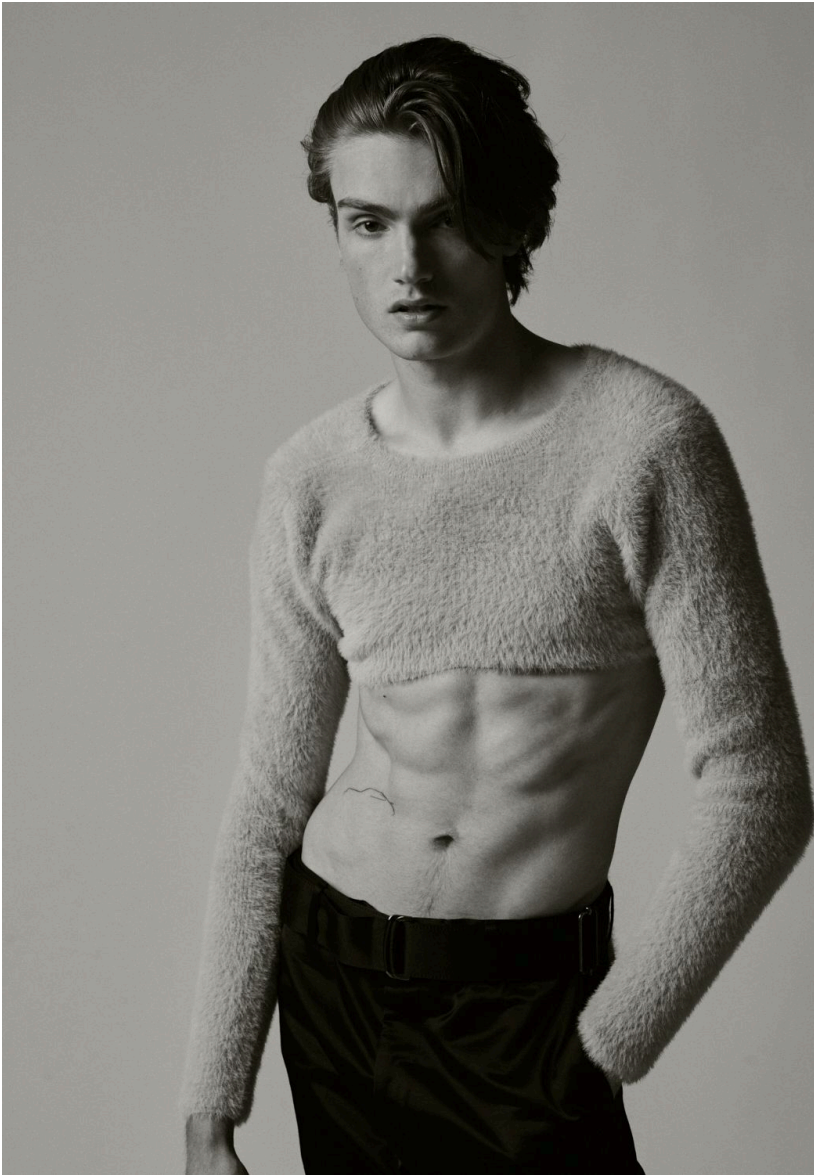

ELIJAH DIAMOND

HEIGHT 6'4 | 192 CM SUIT 36R WAIST 29 | 74 CM INSEAM 34SHOE SIZE 13 | 12.5 | 47 HAIR BLACK EYES BROWN

ELIJAH DIAMOND

HEIGHT 6'4 | 192 CM SUIT 36R WAIST 29 | 74 CM INSEAM 34SHOE SIZE 13 | 12.5 | 47 HAIR BLACK EYES BROWN

ELIJAH DIAMOND

HEIGHT 6'4 | 192 CM SUIT 36R WAIST 29 | 74 CM INSEAM 34SHOE SIZE 13 | 12.5 | 47 HAIR BLACK EYES BROWN

ELIJAH DIAMOND

HEIGHT 6'4 | 192 CM SUIT 36R WAIST 29 | 74 CM INSEAM 34 SHOE SIZE 13 | 12.5 | 47 HAIR BLACK EYES BROWN

ELIJAH DIAMOND

HEIGHT 6'4 | 192 CM SUIT 36R WAIST 29 | 74 CM INSEAM 34 SHOE SIZE 13 | 12.5 | 47 HAIR BLACK EYES BROWN