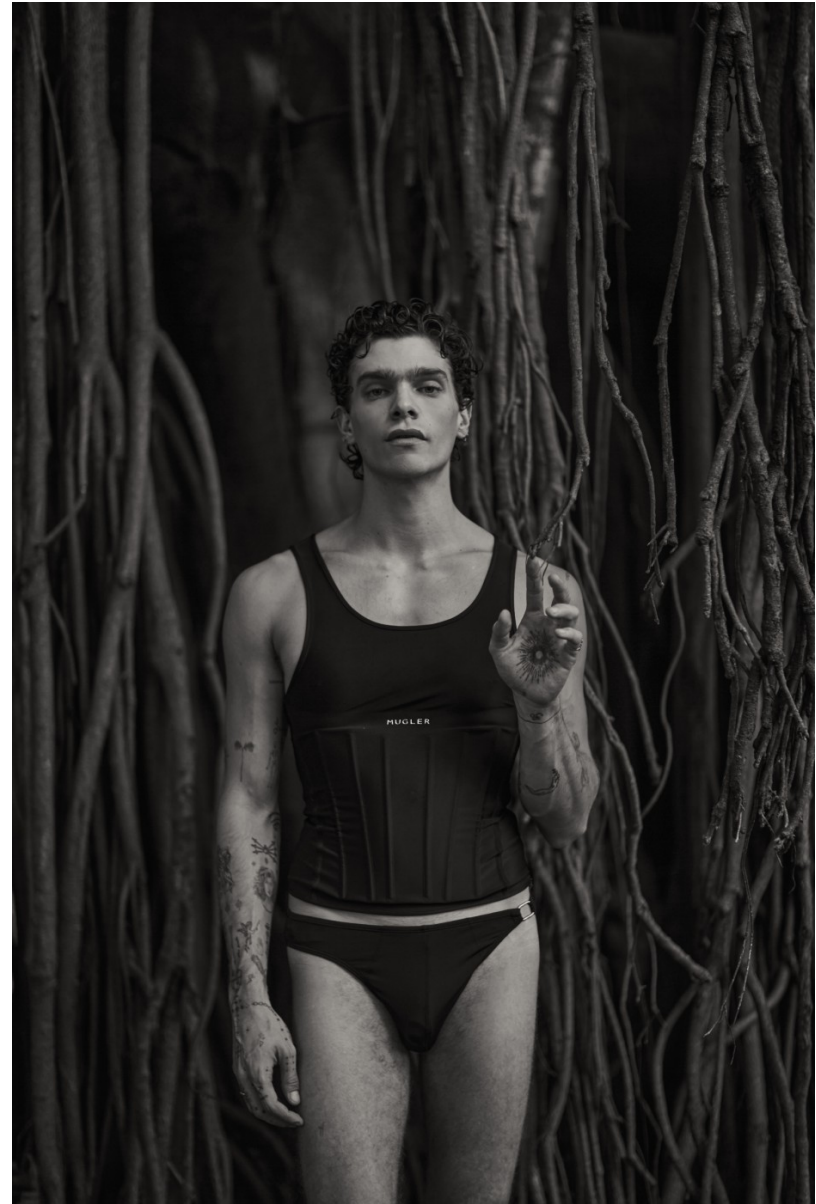

JAVIER DARDER

HEIGHT 6'1 | 185 CM BUST 35 | 89 CM WAIST 28 | 71 CM HIP 36 | 91 CM SHOE SIZE 12 | 11.5 | 46 HAIR DARK BROWN EYES GREEN

JAVIER DARDER

HEIGHT 6'1 | 185 CM BUST 35 | 89 CM WAIST 28 | 71 CM HIP 36 | 91 CM SHOE SIZE 12 | 11.5 | 46 HAIR DARK BROWN EYES GREEN

JAVIER DARDER

HEIGHT 6'1 | 185 CM BUST 35 | 89 CM WAIST 28 | 71 CM HIP 36 | 91 CM SHOE SIZE 12 | 11.5 | 46 HAIR DARK BROWN EYES GREEN