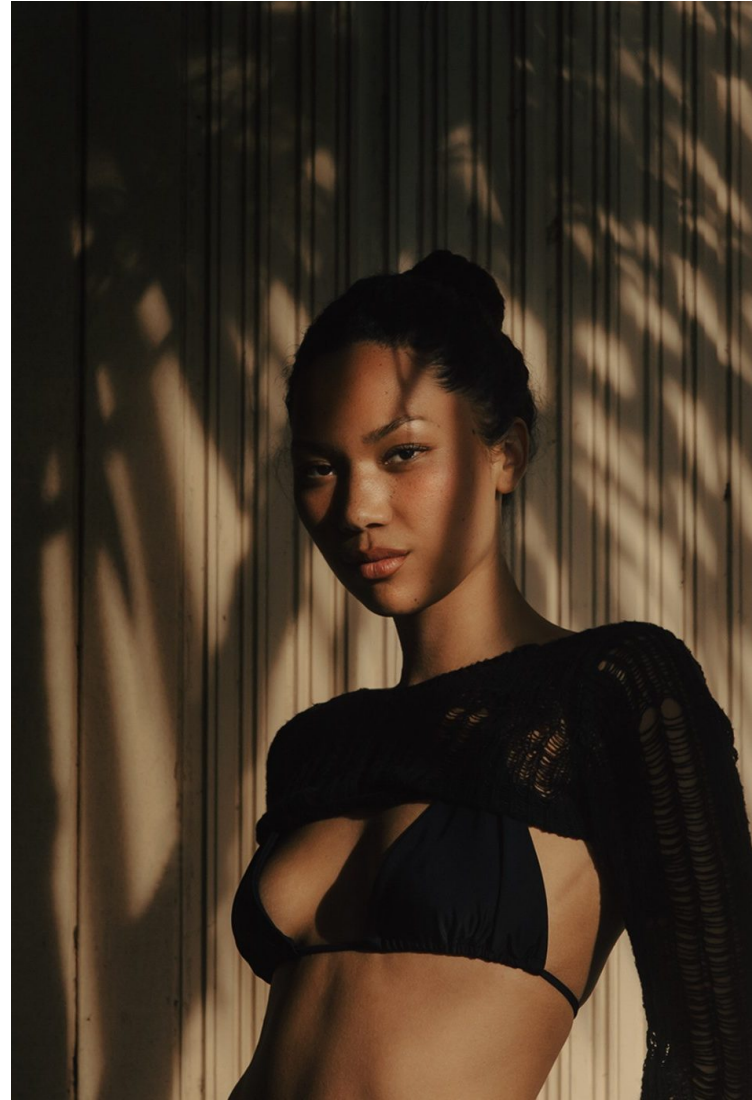

ZOE COUNCIL

HEIGHT 5'8 | 173 CM BUST 35 | 89 CM WAIST 28 | 71 CM HIP 40 | 102 CM SHOE SIZE 10 | 8 | 41.5 DRESS 4- HAIR DARK BROWN EYES BROWN

ZOE COUNCIL

HEIGHT 5'8 | 173 CM BUST 35 | 89 CM WAIST 28 | 71 CM HIP 40 | 102 CM SHOE SIZE 10 | 8 | 41.5 DRESS 4- HAIR DARK BROWN EYES BROWN

ZOE COUNCIL

HEIGHT 5'8 | 173 CM BUST 35 | 89 CM WAIST 28 | 71 CM HIP 40 | 102 CM SHOE SIZE 10 | 8 | 41.5 DRESS 4- HAIR DARK BROWN EYES BROWN