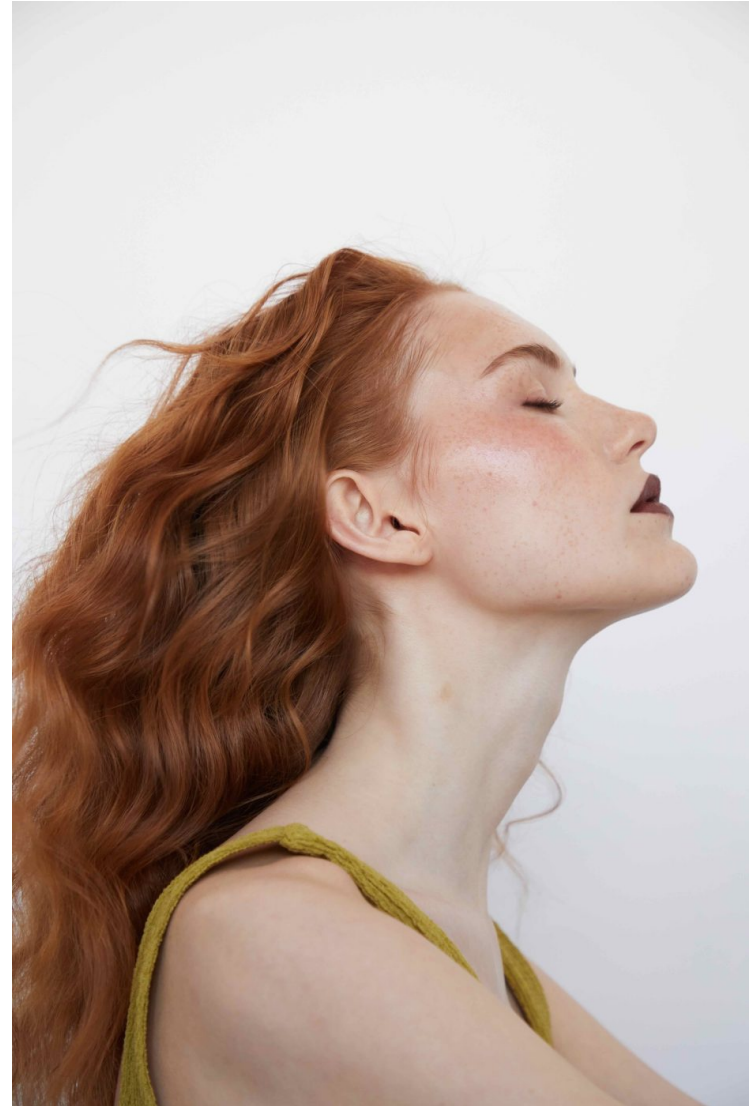

**CASSIDY KELLY**

HEIGHT 5'10 | 178 CM BUST 31 | 79 CM WAIST 24.5 | 62 CM HIP 35 | 89 CM SHOE SIZE 8.5 | 6.5 | 39.5 DRESS 2-4 HAIR RED EYES BROWN

**CASSIDY KELLY**

HEIGHT 5'10 | 178 CM BUST 31 | 79 CM WAIST 24.5 | 62 CM HIP 35 | 89 CM SHOE SIZE 8.5 | 6.5 | 39.5 DRESS 2-4 HAIR RED EYES BROWN