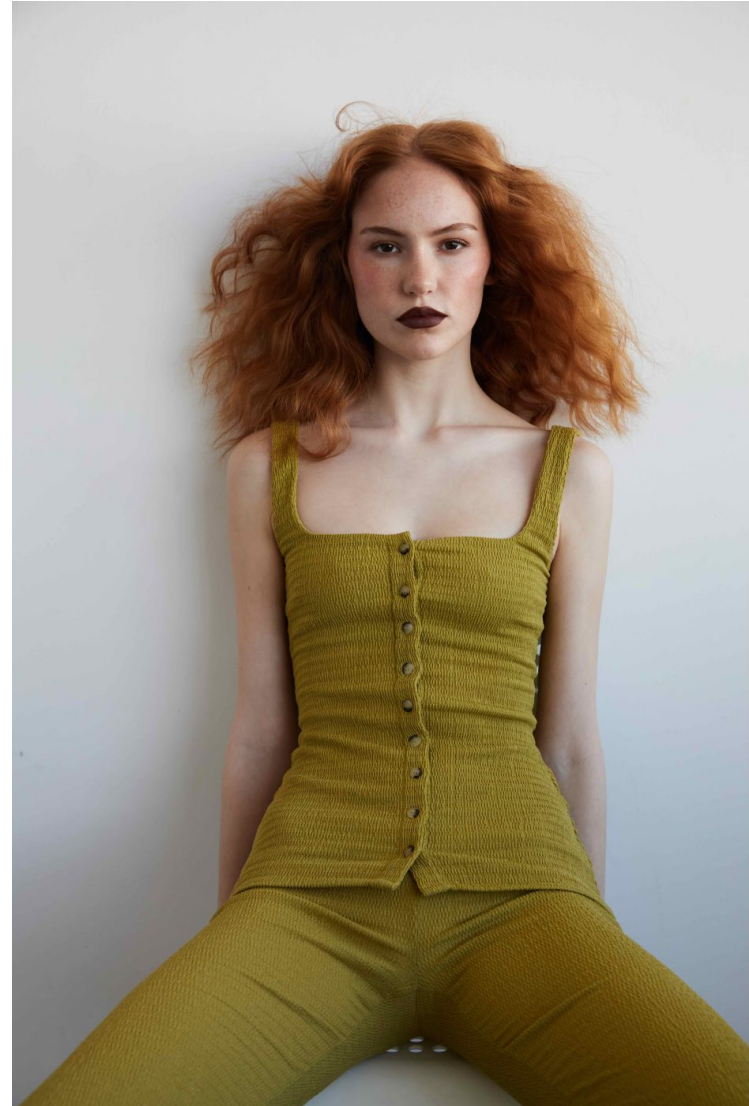

**CASSIDY KELLY**

HEIGHT 5'10 | 178 CM BUST 31 | 79 CM WAIST 24.5 | 62 CM HIP 35 | 89 CM SHOE SIZE 8.5 | 6.5 | 39.5 DRESS 2-4 HAIR RED EYES BROWN

**CASSIDY KELLY**

HEIGHT 5'10 | 178 CM BUST 31 | 79 CM WAIST 24.5 | 62 CM HIP 35 | 89 CM SHOE SIZE 8.5 | 6.5 | 39.5 DRESS 2-4 HAIR RED EYES BROWN