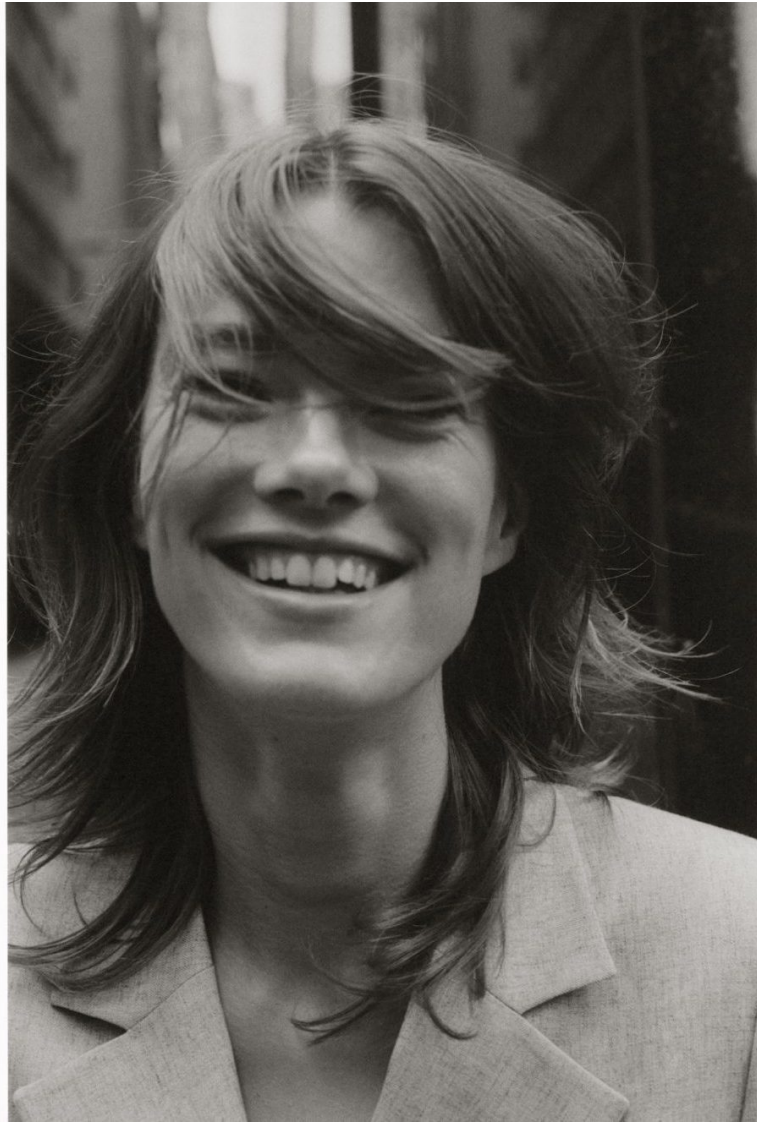

MATHILDE BRANDI

HEIGHT 5'9 | 175 CM BUST 33 | 84 CM WAIST 24 | 60 CM HIP 34 | 86 CM SHOE SIZE 7.5 | 5.5 | 38 DRESS 0-2 HAIR BROWN EYES BLUE