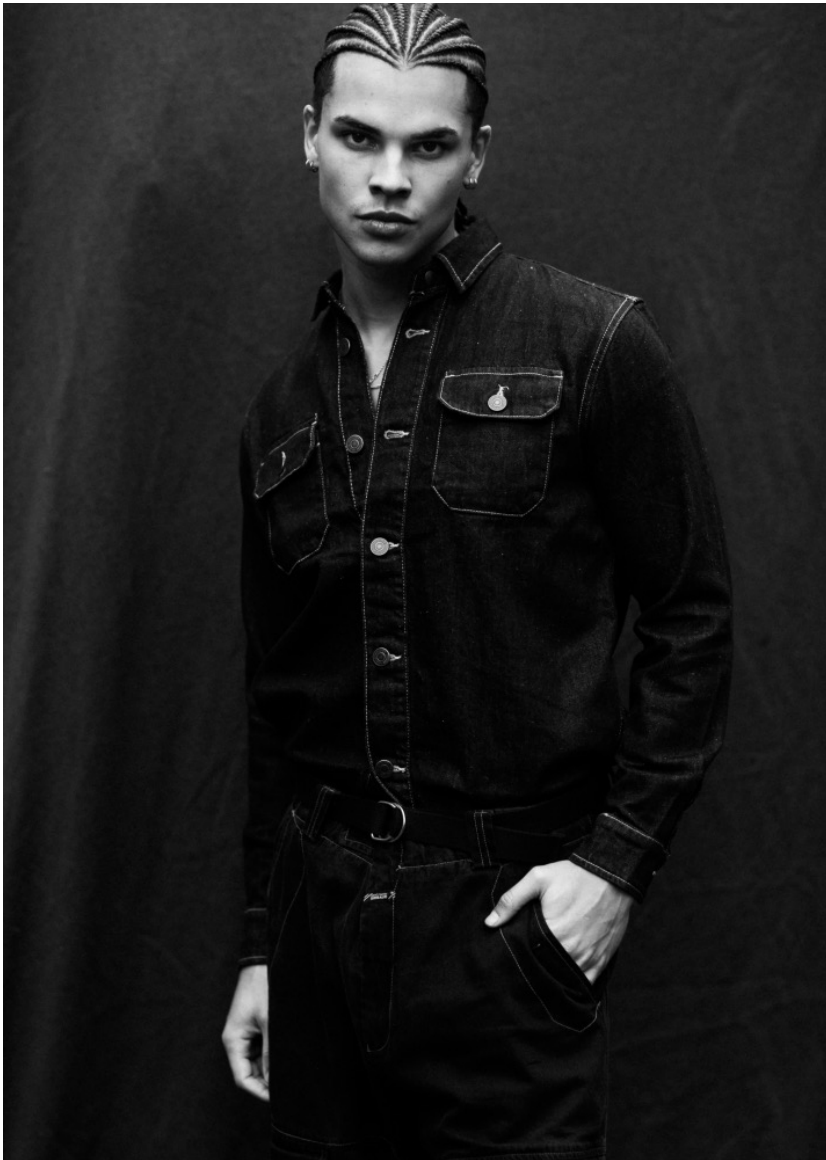

ORRYN NICHOLSON

HEIGHT 6'1 | 185 CM WAIST 30 | 76 CM SHOE SIZE 13 | 12.5 | 47 HAIR DARK BROWN EYES DARK-BROWN

ORRYN NICHOLSON

HEIGHT 6'1 | 185 CM WAIST 30 | 76 CM SHOE SIZE 13 | 12.5 | 47 HAIR DARK BROWN EYES DARK-BROWN