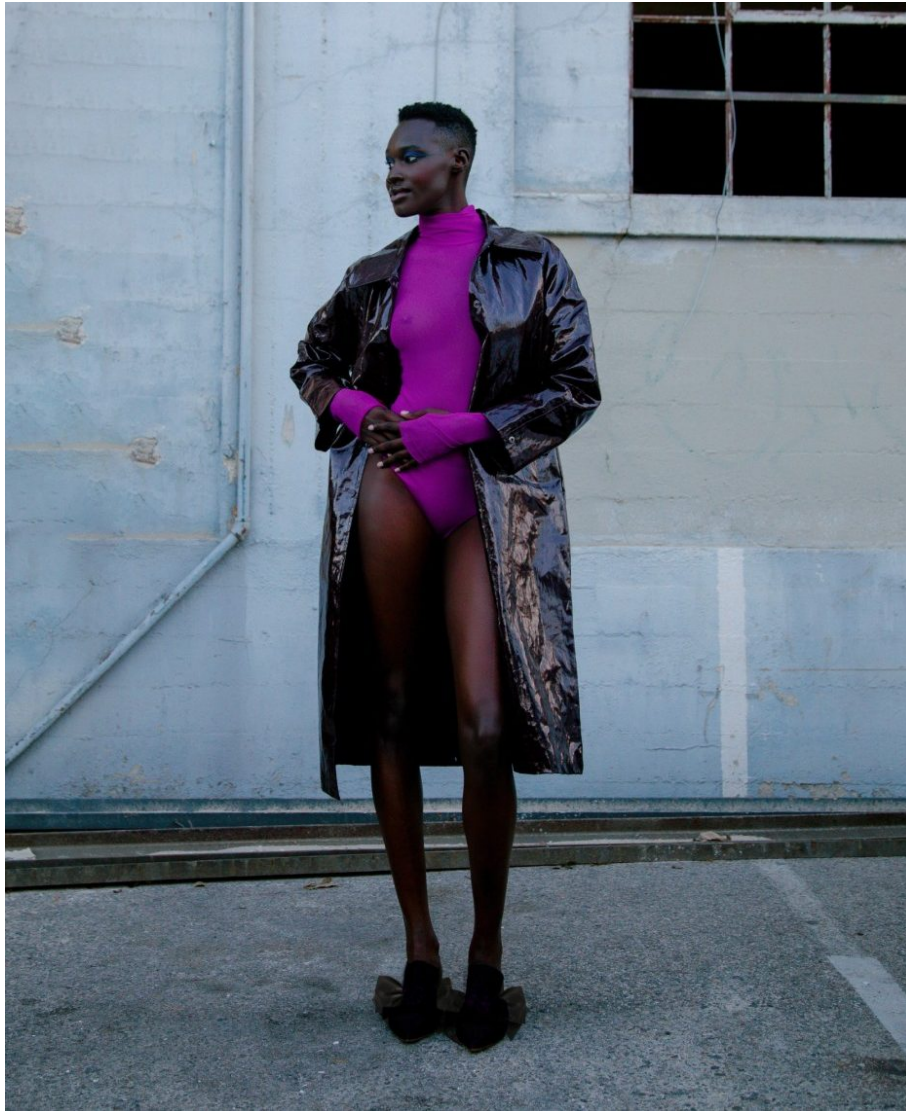

NYARIANG CHIENG

HEIGHT 5'10 | 178 CM BUST 32 | 81 CM WAIST 26.5 | 67 CM HIP 37 | 94 CM SHOE SIZE 9.5 | 7.5 | 40.5 DRESS 4-6 HAIR BLACK EYES BROWN

NYARIANG CHIENG

HEIGHT 5'10 | 178 CM BUST 32 | 81 CM WAIST 26.5 | 67 CM HIP 37 | 94 CM SHOE SIZE 9.5 | 7.5 | 40.5 DRESS 4-6 HAIR BLACK EYES BROWN

NYARIANG CHIENG

HEIGHT 5'10 | 178 CM BUST 32 | 81 CM WAIST 26.5 | 67 CM HIP 37 | 94 CM SHOE SIZE 9.5 | 7.5 | 40.5 DRESS 4-6 HAIR BLACK EYES BROWN