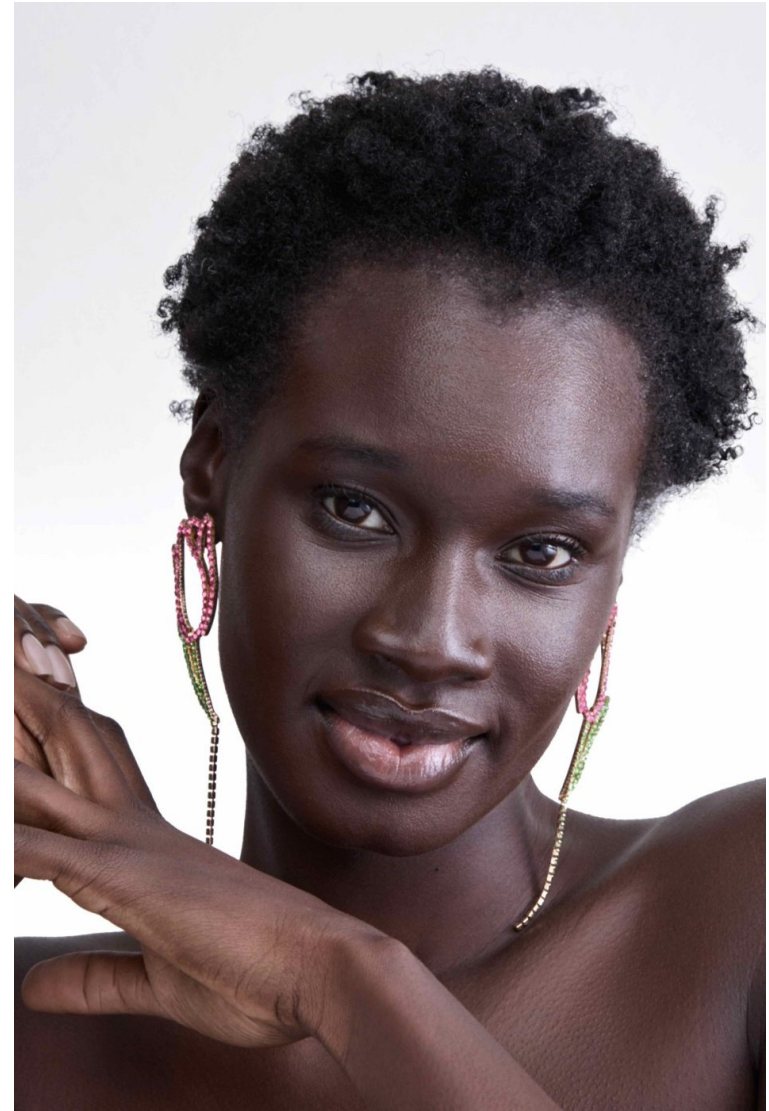

NYARIANG CHIENG

HEIGHT 5'10 | 178 CM BUST 32 | 81 CM WAIST 26.5 | 67 CM HIP 37 | 94 CM SHOE SIZE 9.5 | 7.5 | 40.5 DRESS 4-6 HAIR BLACK EYES BROWN

NYARIANG CHIENG

HEIGHT 5'10 | 178 CM BUST 32 | 81 CM WAIST 26.5 | 67 CM HIP 37 | 94 CM SHOE SIZE 9.5 | 7.5 | 40.5 DRESS 4-6 HAIR BLACK EYES BROWN