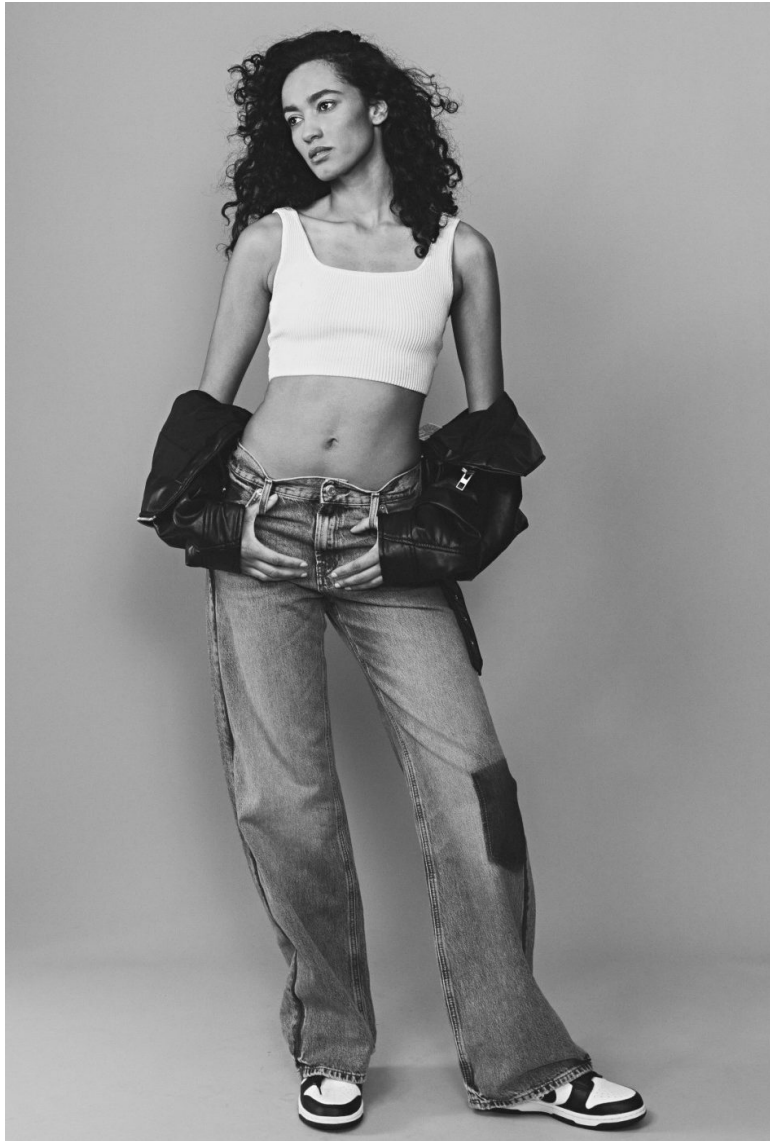

ABBY MEEKER

HEIGHT 5'9 | 175 CM BUST 32.5 | 83 CM WAIST 26 | 66 CM HIP 36 | 91 CM SHOE SIZE 8.5 | 6.5 | 39.5 DRESS 2-4 HAIR BROWN EYES BROWN

ABBY MEEKER

HEIGHT 5'9 | 175 CM BUST 32.5 | 83 CM WAIST 26 | 66 CM HIP 36 | 91 CM SHOE SIZE 8.5 | 6.5 | 39.5 DRESS 2-4 HAIR BROWN EYES BROWN