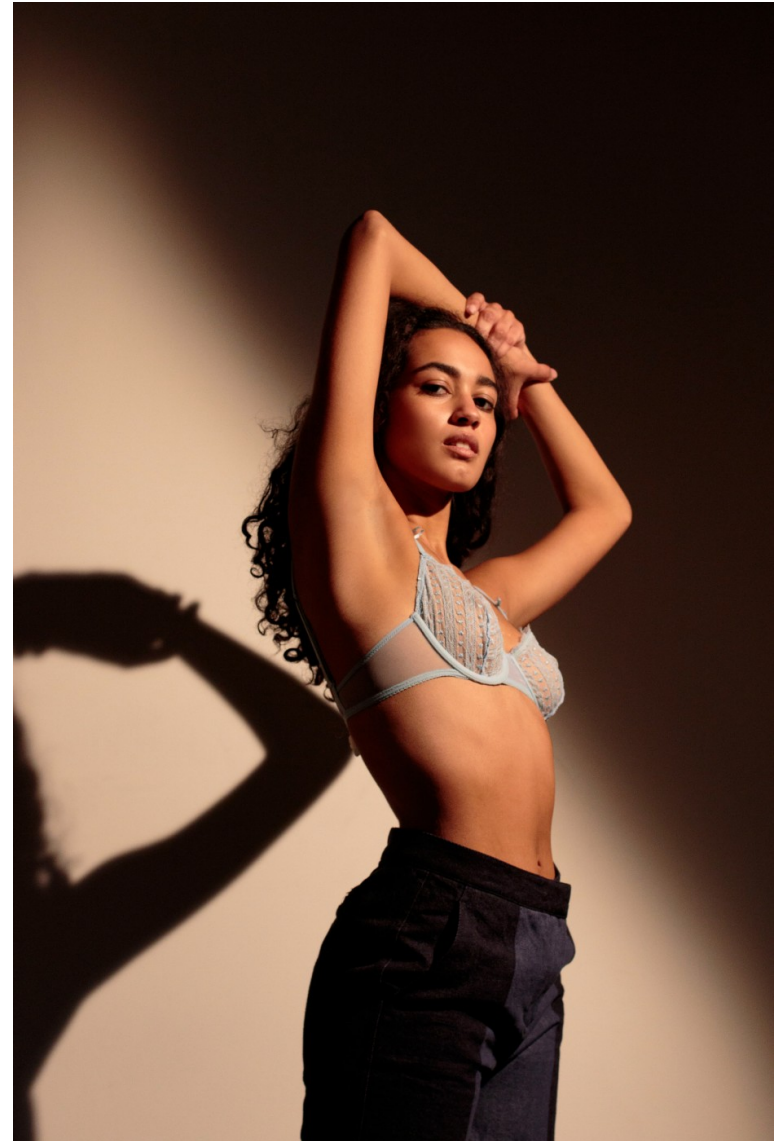

ABBY MEEKER

HEIGHT 5'9 | 175 CM BUST 32.5 | 83 CM WAIST 26 | 66 CM HIP 36 | 91 CM SHOE SIZE 8.5 | 6.5 | 39.5 DRESS 2-4 HAIR BROWN EYES BROWN