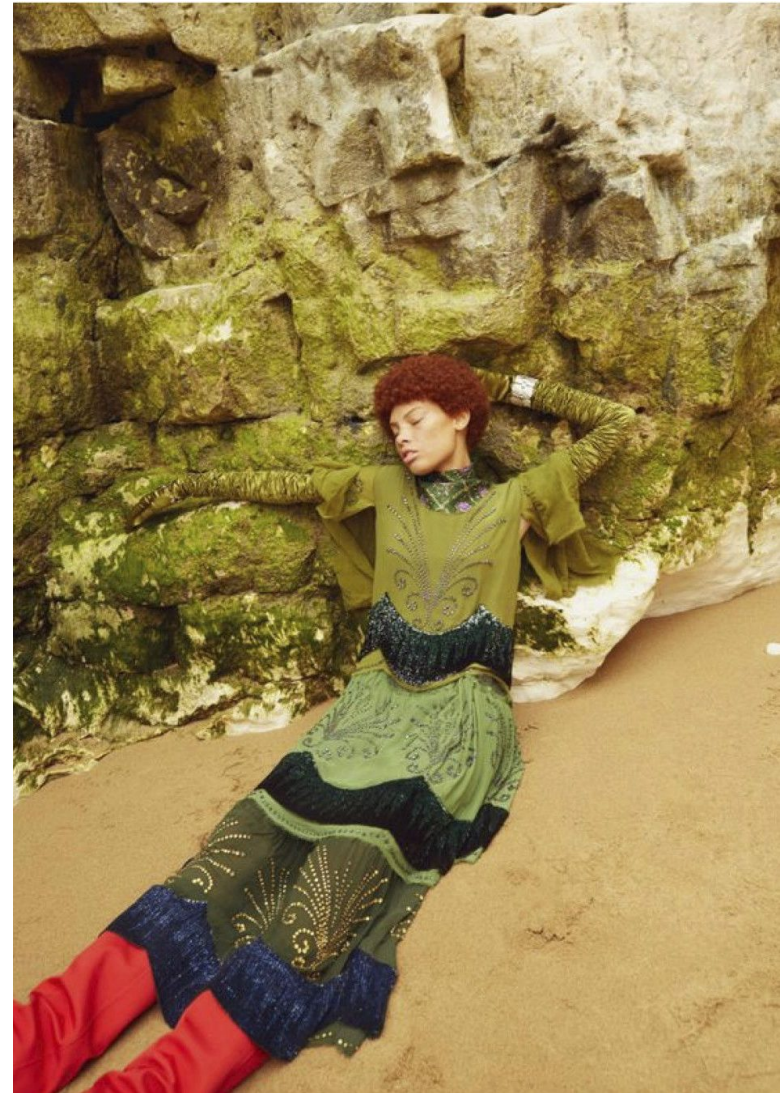

ALEECE WILSON

HEIGHT 5'10 | 178 CM BUST 32 | 81 CM CUP A WAIST 26 | 66 CM HIP 34 | 86 CM SHOE SIZE 9 | 7 | 40 DRESS 4-6 HAIR RED EYES GREEN

ALEECE WILSON

HEIGHT 5'10 | 178 CM BUST 32 | 81 CM CUP A WAIST 26 | 66 CM HIP 34 | 86 CM SHOE SIZE 9 | 7 | 40 DRESS 4-6 HAIR RED EYES GREEN