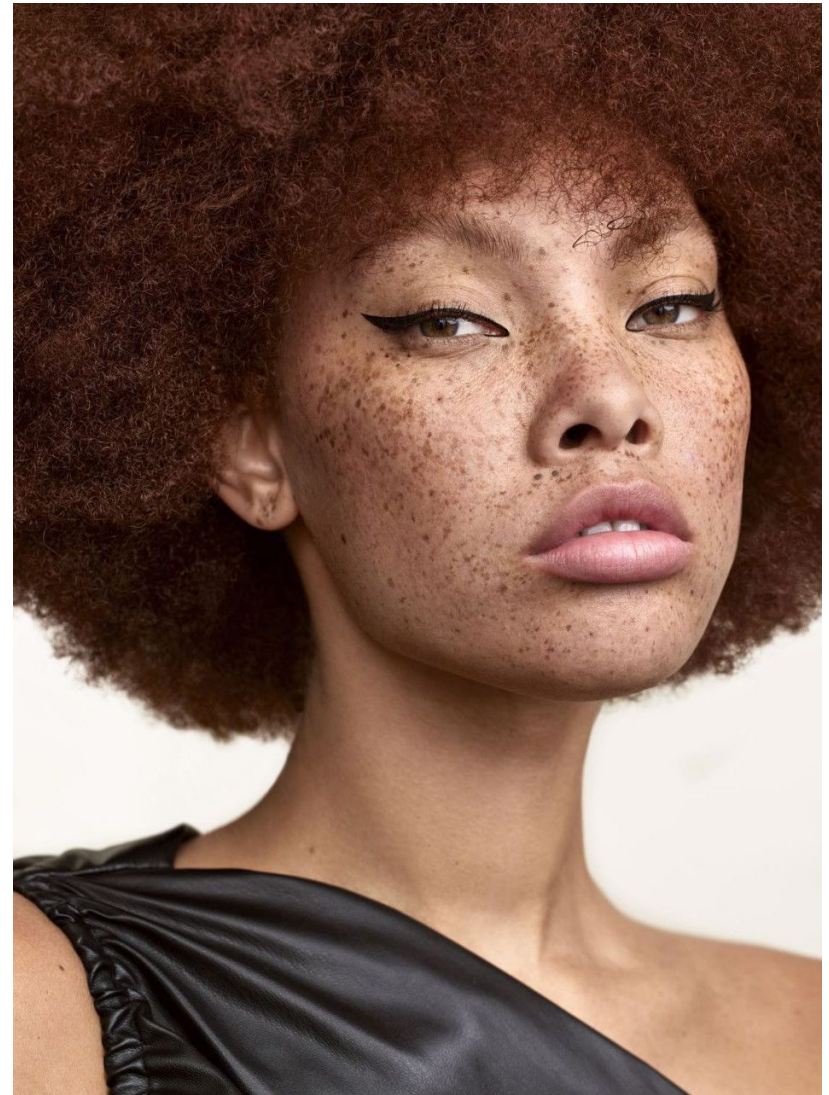

ALEECE WILSON

HEIGHT 5'10 | 178 CM BUST 32 | 81 CM CUP A WAIST 26 | 66 CM HIP 34 | 86 CM SHOE SIZE 9 | 7 | 40 DRESS 4-6 HAIR RED EYES GREEN

ALEECE WILSON

HEIGHT 5'10 | 178 CM BUST 32 | 81 CM CUP A WAIST 26 | 66 CM HIP 34 | 86 CM SHOE SIZE 9 | 7 | 40 DRESS 4-6 HAIR RED EYES GREEN