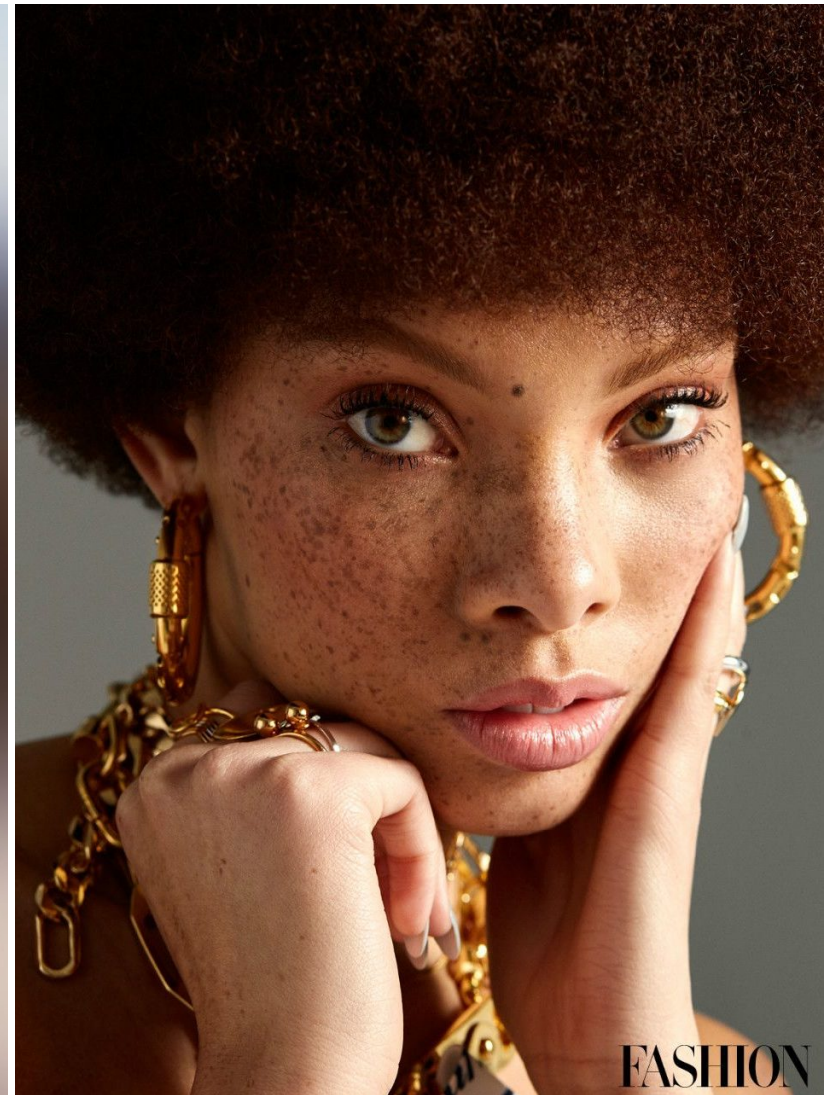

ALEECE WILSON

HEIGHT 5'10 | 178 CM BUST 32 | 81 CM CUP A WAIST 26 | 66 CM HIP 34 | 86 CM SHOE SIZE 9 | 7 | 40 DRESS 4-6 HAIR RED EYES GREEN

ALEECE WILSON

HEIGHT 5'10 | 178 CM BUST 32 | 81 CM CUP A WAIST 26 | 66 CM HIP 34 | 86 CM SHOE SIZE 9 | 7 | 40 DRESS 4-6 HAIR RED EYES GREEN