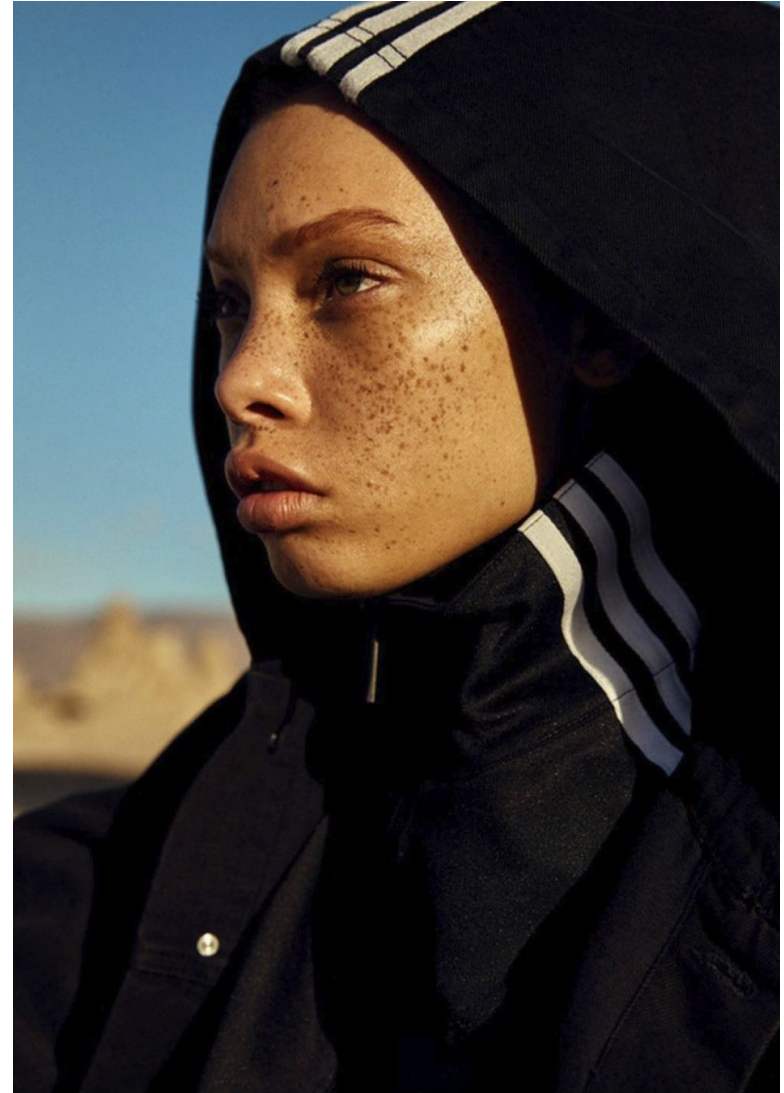

ALEECE WILSON

HEIGHT 5'10 | 178 CM BUST 32 | 81 CM CUP A WAIST 26 | 66 CM HIP 34 | 86 CM SHOE SIZE 9 | 7 | 40 DRESS 4-6 HAIR RED EYES GREEN