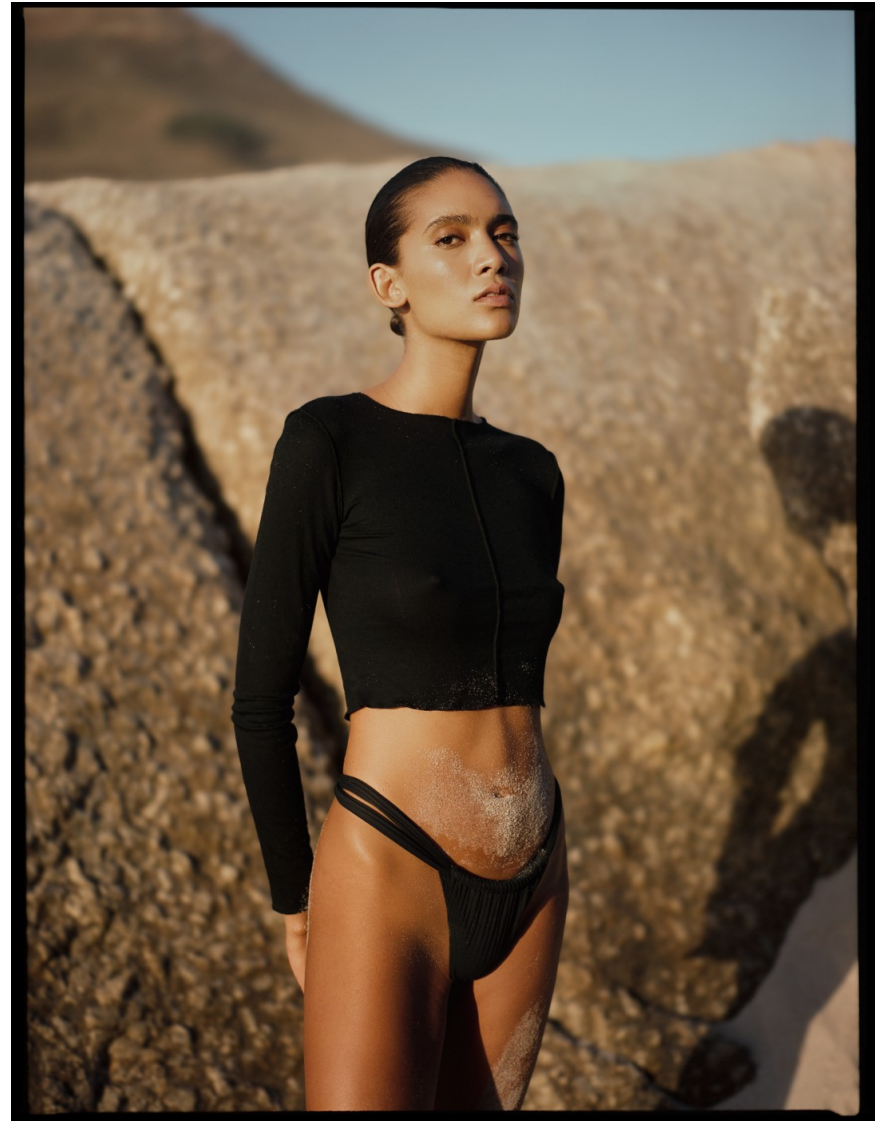

SUMMER THOMPSON

HEIGHT 5'10 | 178 CM BUST 31 | 79 CM WAIST 23 | 58 CM HIP 34 | 86 CM SHOE SIZE 9 | 7 | 40 DRESS 0-2 HAIR BROWN EYES BROWN

SUMMER THOMPSON

HEIGHT 5'10 | 178 CM BUST 31 | 79 CM WAIST 23 | 58 CM HIP 34 | 86 CM SHOE SIZE 9 | 7 | 40 DRESS 0-2 HAIR BROWN EYES BROWN