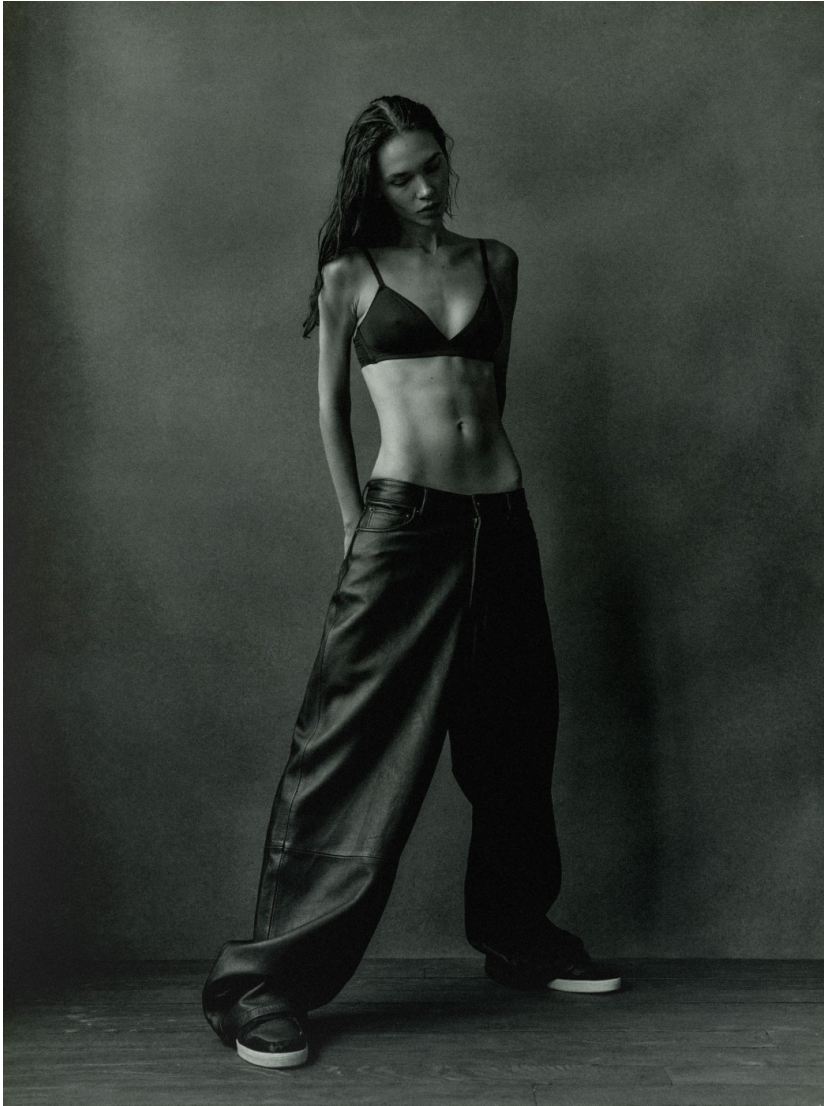

ALEKSANDRA ANGIELSKA

HEIGHT 5'10 | 178 CM BUST 32.5 | 83 CM WAIST 24 | 61 CM HIP 35 | 89 CM SHOE SIZE 9 | 7 | 40 HAIR DARK BROWN EYES BROWN

ALEKSANDRA ANGIELSKA

HEIGHT 5'10 | 178 CM BUST 32.5 | 83 CM WAIST 24 | 61 CM HIP 35 | 89 CM SHOE SIZE 9 | 7 | 40 HAIR DARK BROWN EYES BROWN