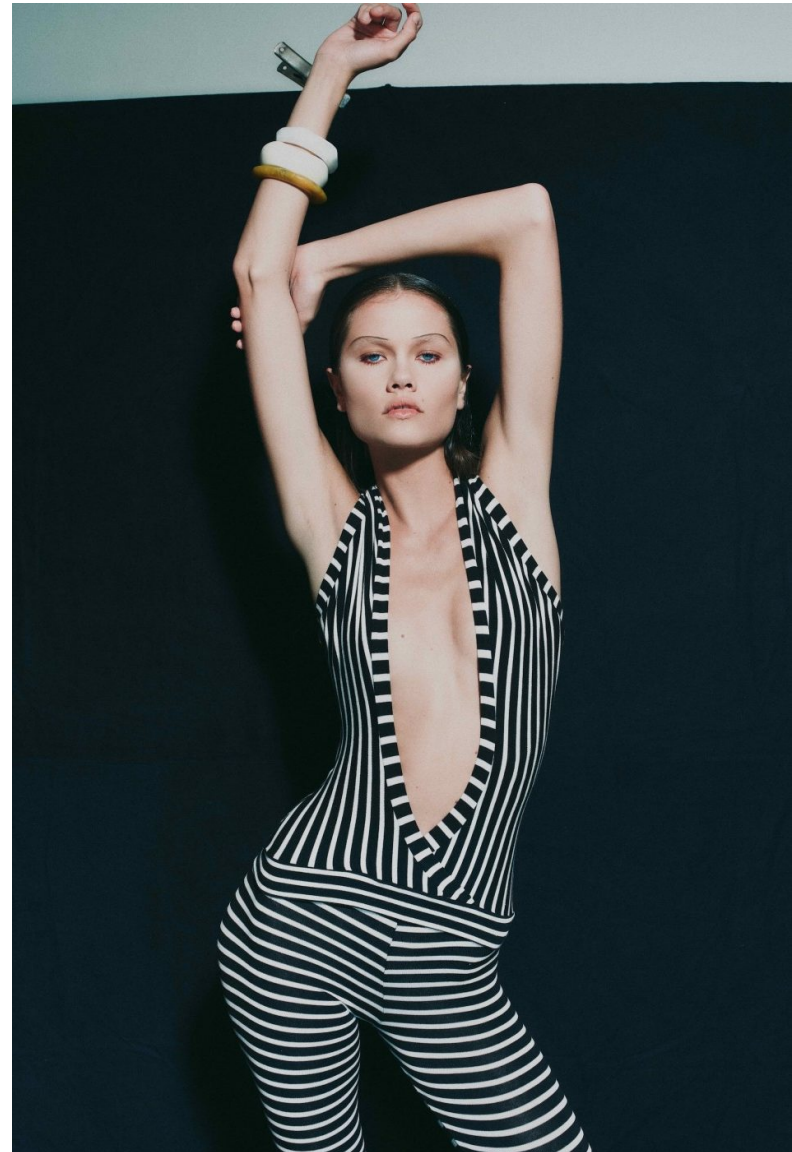

TESSA JEAN

HEIGHT 6'0 | 183 CM BUST 32 | 81 CM WAIST 24 | 61 CM HIP 35 | 89 CM SHOE SIZE 9 | 7 | 40 HAIR BROWN EYES BLUE

TESSA JEAN

HEIGHT 6'0 | 183 CM BUST 32 | 81 CM WAIST 24 | 61 CM HIP 35 | 89 CM SHOE SIZE 9 | 7 | 40 HAIR BROWN EYES BLUE