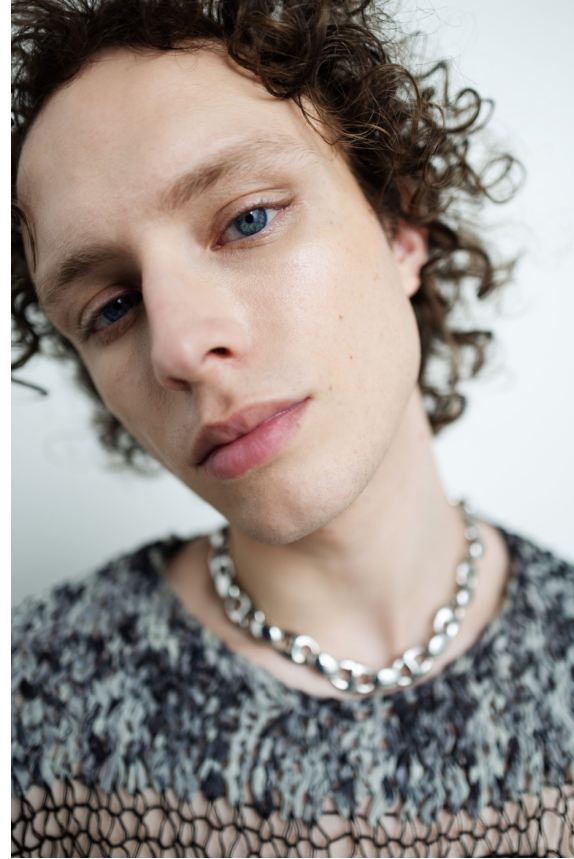

GUY DUPLANTIER

HEIGHT 6'0 | 183 CM SUIT 38R WAIST 28 | 71 CM INSEAM 32 HIP 33.5 | 85 CM SHOE SIZE 9.5 | 9 | 42.5 HAIR DARK BROWN EYES BLUE

PORTFOLIO

PHOTO/GENICS

DIGITALS

GUY DUPLANTIER

HEIGHT 6'0 | 183 CM SUIT 38R WAIST 28 | 71 CM INSEAM 32 HIP 33.5 | 85 CM SHOE SIZE 9.5 | 9 | 42.5 HAIR DARK BROWN EYES BLUE

PORTFOLIO

PHOTO/GENICS

DIGITALS

GUY DUPLANTIER

HEIGHT 6'0 | 183 CM SUIT 38R WAIST 28 | 71 CM INSEAM 32 HIP 33.5 | 85 CM SHOE SIZE 9.5 | 9 | 42.5 HAIR DARK BROWN EYES BLUE

PORTFOLIO

PHOTO/GENICS

DIGITALS

GUY DUPLANTIER

HEIGHT 6'0 | 183 CM SUIT 38R WAIST 28 | 71 CM INSEAM 32 HIP 33.5 | 85 CM SHOE SIZE 9.5 | 9 | 42.5 HAIR DARK BROWN EYES BLUE

GUY DUPLANTIER

HEIGHT 6'0 | 183 CM SUIT 38R WAIST 28 | 71 CM INSEAM 32 HIP 33.5 | 85 CM SHOE SIZE 9.5 | 9 | 42.5 HAIR DARK BROWN EYES BLUE