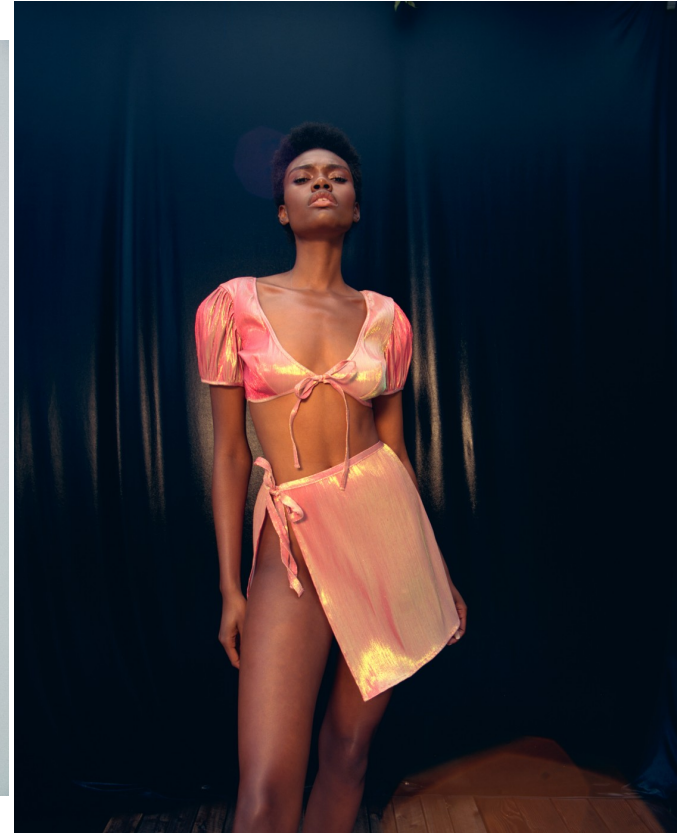

**LONDON KNIGHT**

HEIGHT 6'0 | 183 CM BUST 31 | 79 CM WAIST 25 | 64 CM HIP 36 | 91 CM SHOE SIZE 10 | 8 | 41.5 DRESS 2-4 HAIR BROWN EYES BROWN

**LONDON KNIGHT**

HEIGHT 6'0 | 183 CM BUST 31 | 79 CM WAIST 25 | 64 CM HIP 36 | 91 CM SHOE SIZE 10 | 8 | 41.5 DRESS 2-4 HAIR BROWN EYES BROWN

**LONDON KNIGHT**

HEIGHT 6'0 | 183 CM BUST 31 | 79 CM WAIST 25 | 64 CM HIP 36 | 91 CM SHOE SIZE 10 | 8 | 41.5 DRESS 2-4 HAIR BROWN EYES BROWN

LONDON KNIGHT

HEIGHT 6'0 | 183 CM BUST 31 | 79 CM WAIST 25 | 64 CM HIP 36 | 91 CM SHOE SIZE 10 | 8 | 41.5 DRESS 2-4 HAIR BROWN EYES BROWN

**LONDON KNIGHT**

HEIGHT 6'0 | 183 CM BUST 31 | 79 CM WAIST 25 | 64 CM HIP 36 | 91 CM SHOE SIZE 10 | 8 | 41.5 DRESS 2-4 HAIR BROWN EYES BROWN

## LONDON KNIGHT

HEIGHT 6'0 | 183 CM BUST 31 | 79 CM WAIST 25 | 64 CM HIP 36 | 91 CM SHOE SIZE 10 | 8 | 41.5 DRESS 2-4 HAIR BROWN EYES BROWN