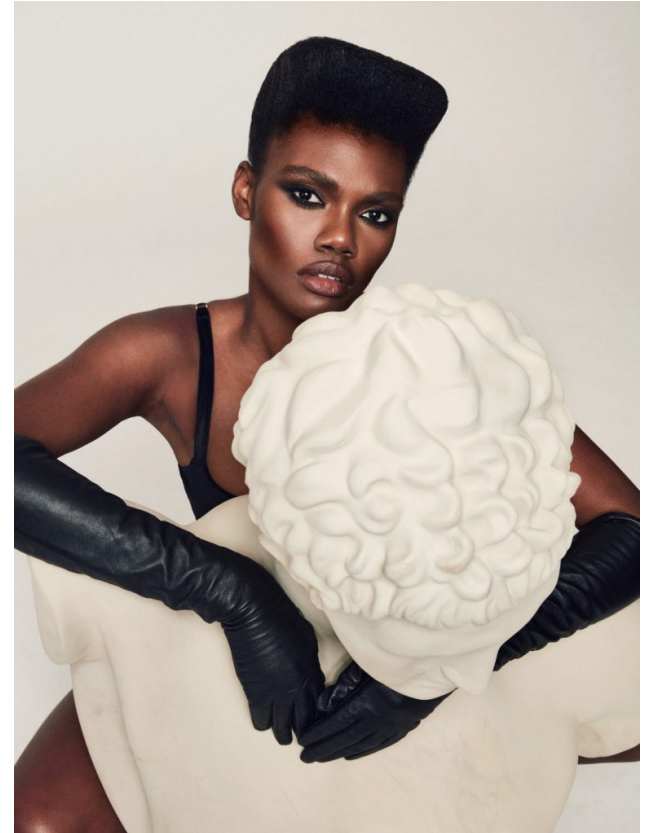

**LONDON KNIGHT**

HEIGHT 6'0 | 183 CM BUST 31 | 79 CM WAIST 25 | 64 CM HIP 36 | 91 CM SHOE SIZE 10 | 8 | 41.5 DRESS 2-4 HAIR BROWN EYES BROWN

**LONDON KNIGHT**

HEIGHT 6'0 | 183 CM BUST 31 | 79 CM WAIST 25 | 64 CM HIP 36 | 91 CM SHOE SIZE 10 | 8 | 41.5 DRESS 2-4 HAIR BROWN EYES BROWN

**LONDON KNIGHT**

HEIGHT 6'0 | 183 CM BUST 31 | 79 CM WAIST 25 | 64 CM HIP 36 | 91 CM SHOE SIZE 10 | 8 | 41.5 DRESS 2-4 HAIR BROWN EYES BROWN

LONDON KNIGHT

HEIGHT 6'0 | 183 CM BUST 31 | 79 CM WAIST 25 | 64 CM HIP 36 | 91 CM SHOE SIZE 10 | 8 | 41.5 DRESS 2-4 HAIR BROWN EYES BROWN

**LONDON KNIGHT**

HEIGHT 6'0 | 183 CM BUST 31 | 79 CM WAIST 25 | 64 CM HIP 36 | 91 CM SHOE SIZE 10 | 8 | 41.5 DRESS 2-4 HAIR BROWN EYES BROWN