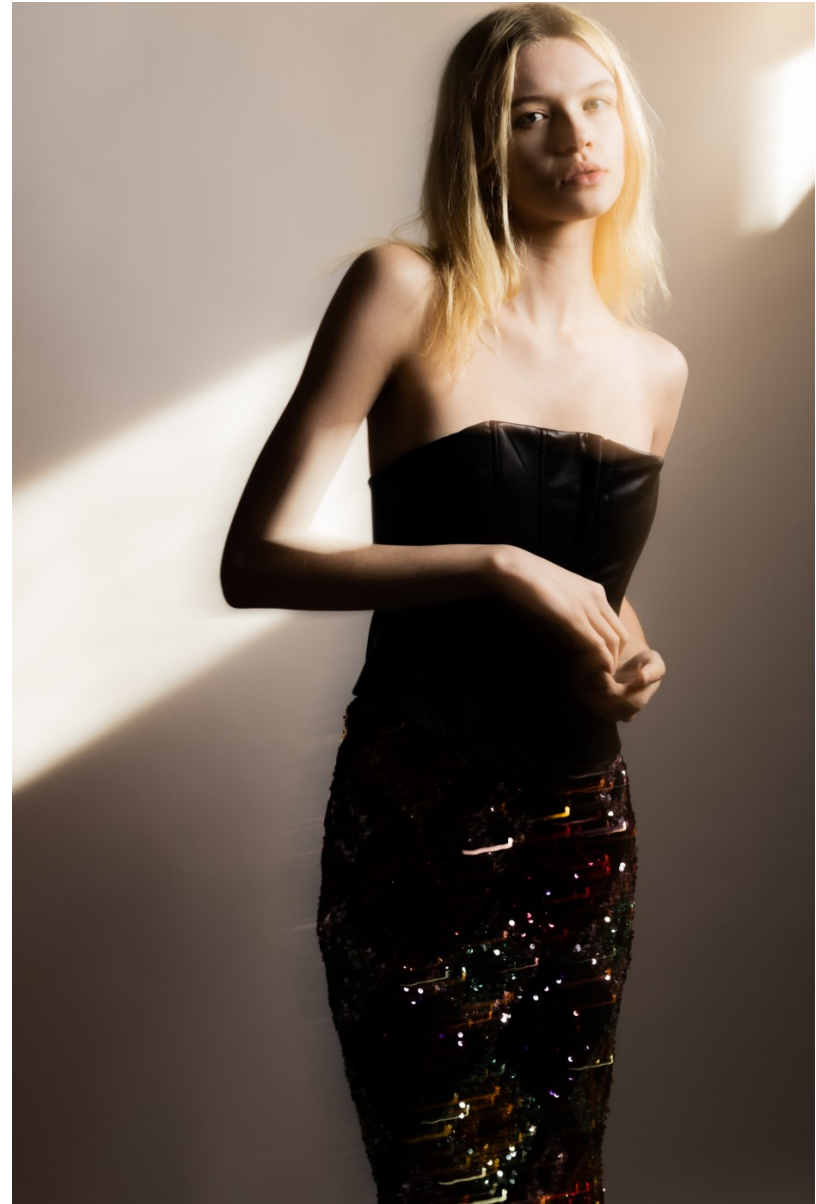

MADELINE ALLEN

HEIGHT 5'10 | 178 CM BUST 32 | 81 CM WAIST 26 | 66 CM HIP 35 | 89 CM SHOE SIZE 9.5 | 7.5 | 40.5 DRESS 0-2 HAIR LIGHT AUBURN EYES GREEN

**MADELINE ALLEN**

HEIGHT 5'10 | 178 CM BUST 32 | 81 CM WAIST 26 | 66 CM HIP 35 | 89 CM SHOE SIZE 9.5 | 7.5 | 40.5 DRESS 0-2 HAIR LIGHT AUBURN EYES GREEN