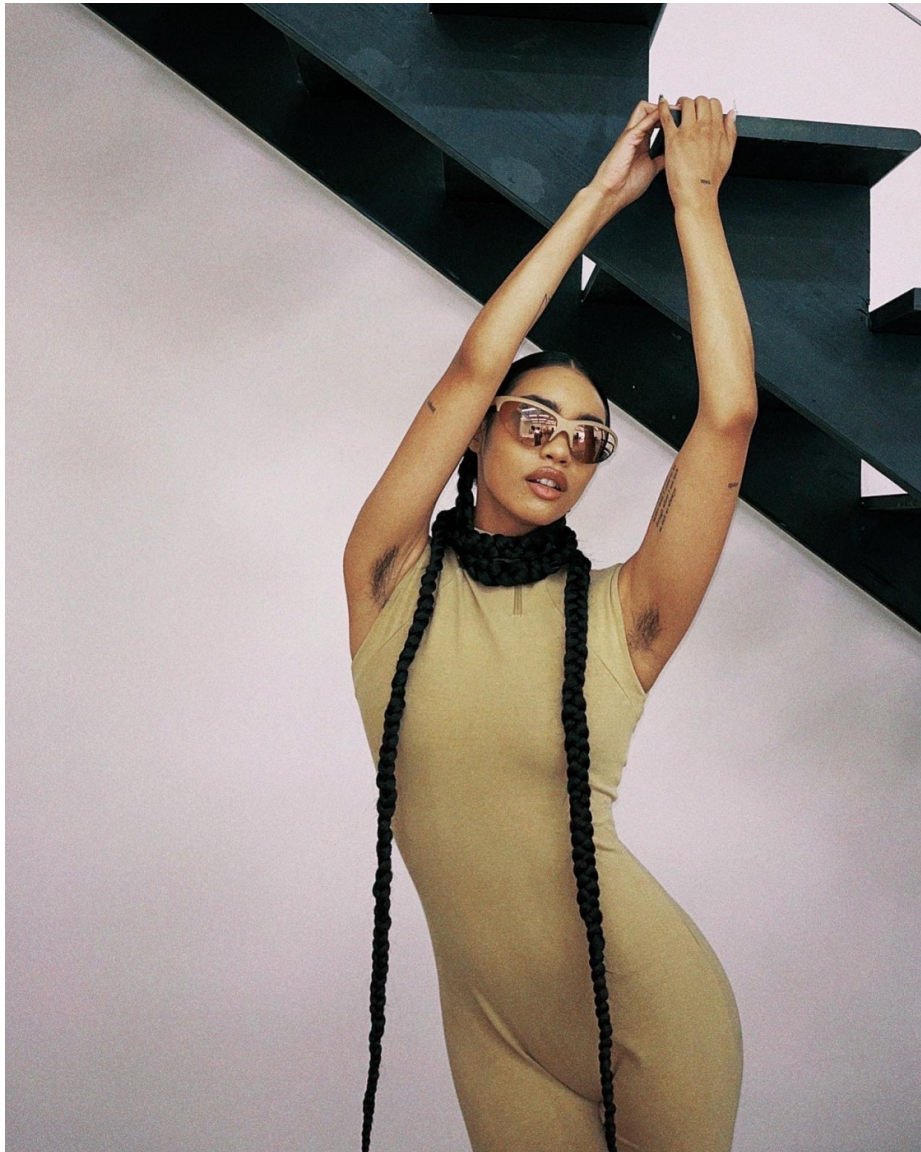

ELLE SANCHEZ

HEIGHT 5'7 | 170 CM BUST 33 | 84 CM WAIST 26 | 65 CM HIP 34 | 86 CM SHOE SIZE 7.5 | 5.5 | 38 DRESS 0-2 HAIR BROWN EYES BROWN

**ELLE SANCHEZ**

HEIGHT 5'7 | 170 CM BUST 33 | 84 CM WAIST 26 | 65 CM HIP 34 | 86 CM SHOE SIZE 7.5 | 5.5 | 38 DRESS 0-2 HAIR BROWN EYES BROWN

**ELLE SANCHEZ**

HEIGHT 5'7 | 170 CM BUST 33 | 84 CM WAIST 26 | 65 CM HIP 34 | 86 CM SHOE SIZE 7.5 | 5.5 | 38 DRESS 0-2 HAIR BROWN EYES BROWN

**ELLE SANCHEZ**

HEIGHT 5'7 | 170 CM BUST 33 | 84 CM WAIST 26 | 65 CM HIP 34 | 86 CM SHOE SIZE 7.5 | 5.5 | 38 DRESS 0-2 HAIR BROWN EYES BROWN

ELLE SANCHEZ

HEIGHT 5'7 | 170 CM BUST 33 | 84 CM WAIST 26 | 65 CM HIP 34 | 86 CM SHOE SIZE 7.5 | 5.5 | 38 DRESS 0-2 HAIR BROWN EYES BROWN